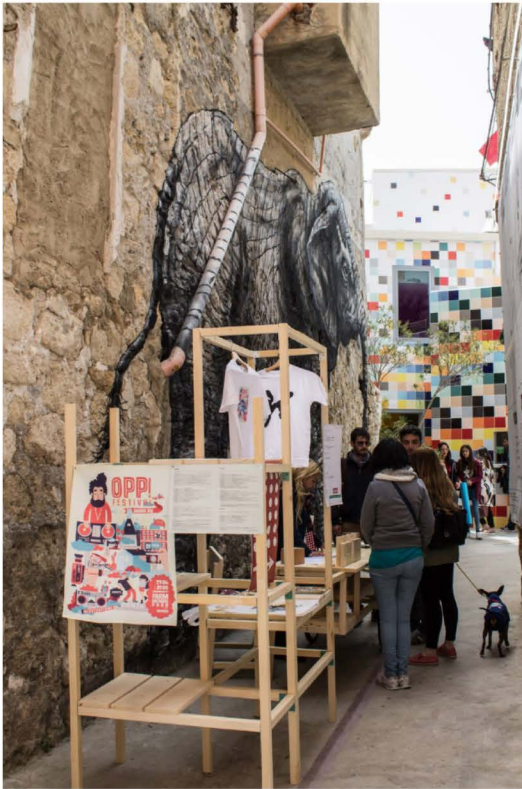

OPP Festival // Moshi Moshi // What is Co-Dividuality?

Farm Cultural Park, Favara february 2017 - july 2017

TEAMWORK

- Coordination of team members for events and exhibitions

- Exhibition Interior designer